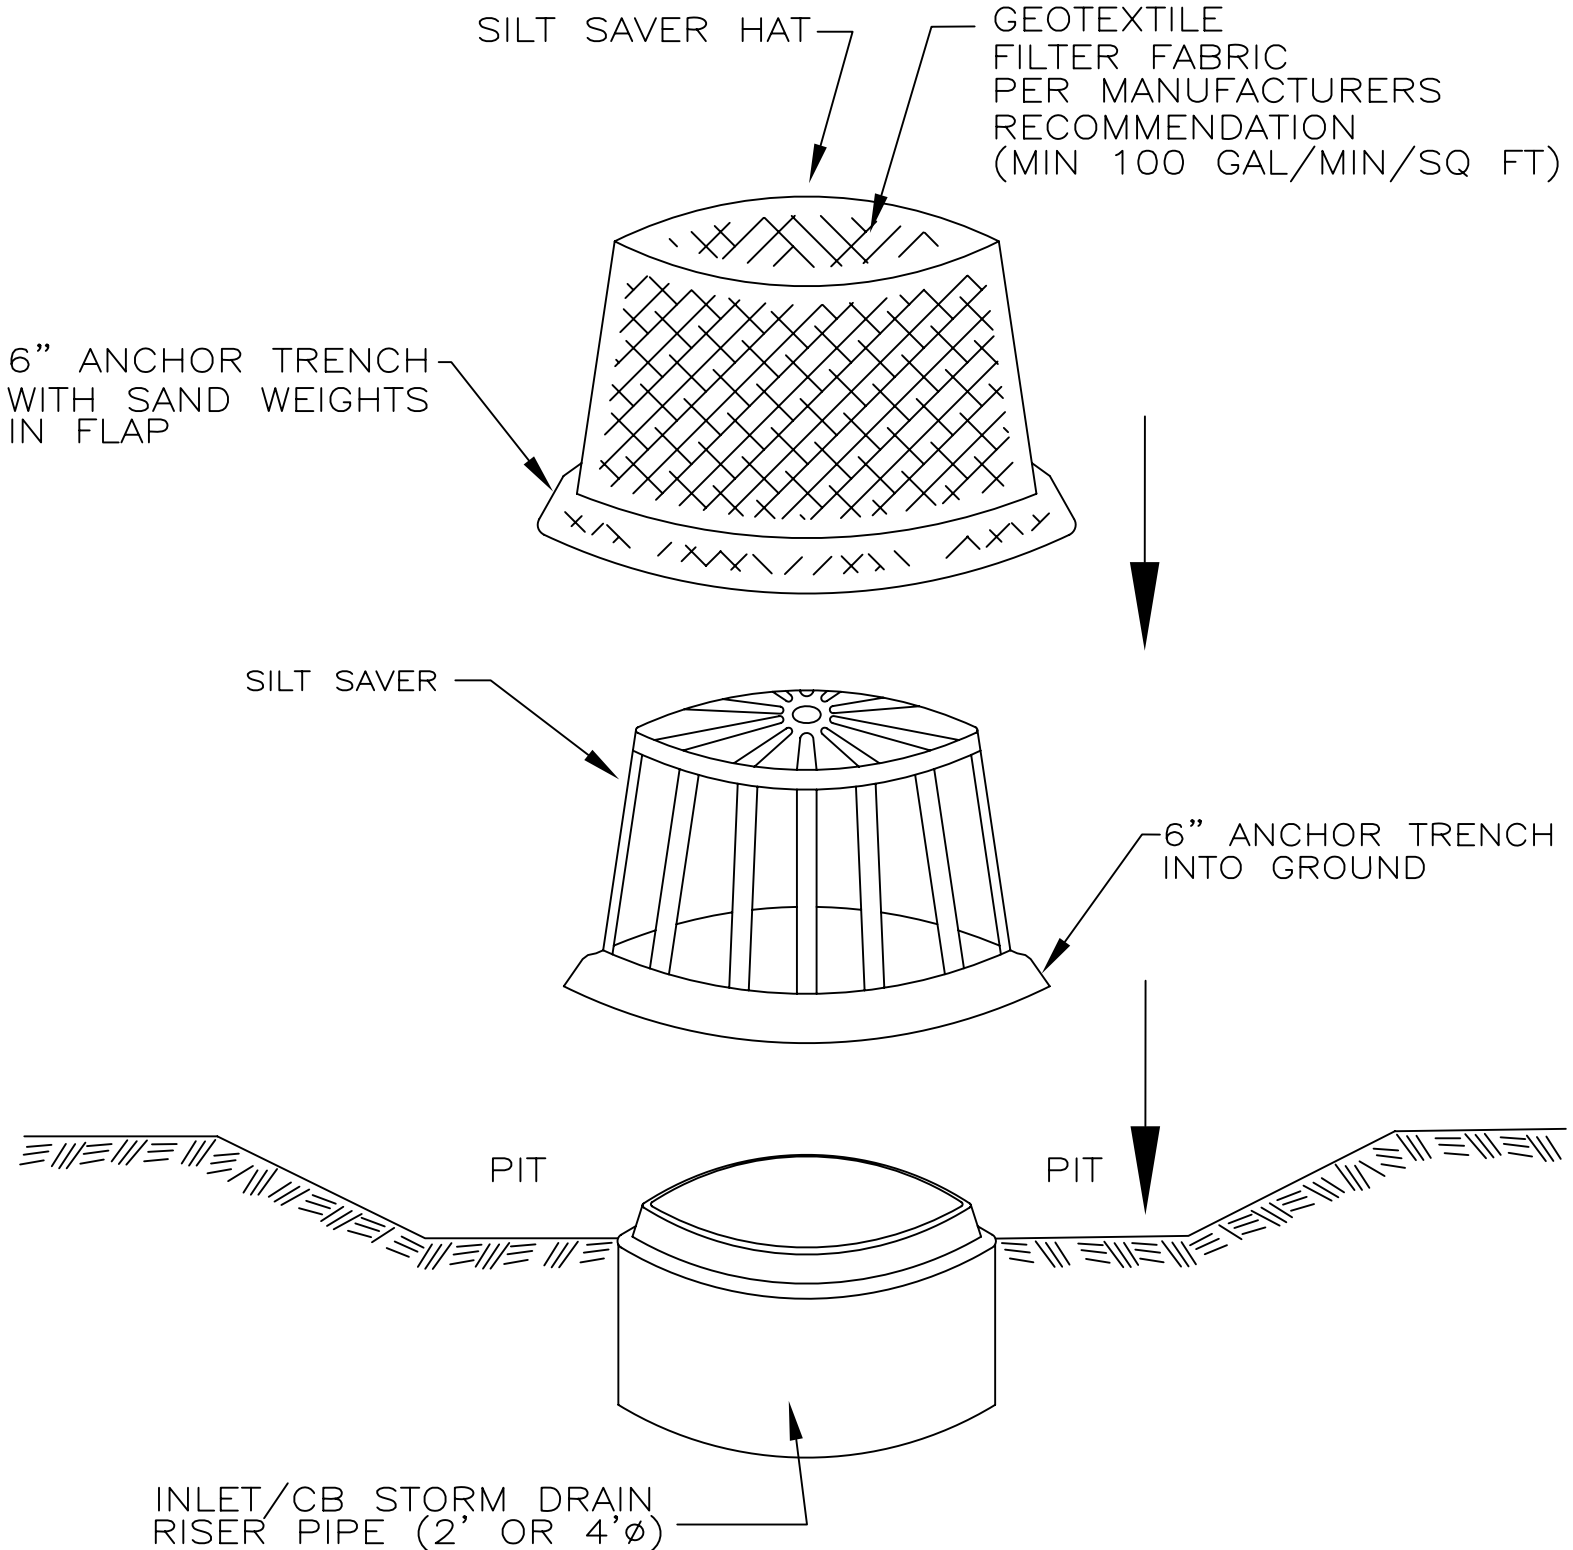

RYCB INLET FILTER ALTERNATIVE "B" (SI-3B)

MATERIAL: SILT SAVER OR APPROVED ALTERNATIVE

(NOTE: NO PIT REQUIRED WHEN FRAME AND COVER OR GRATE AND COVER ARE IN PLACE.)