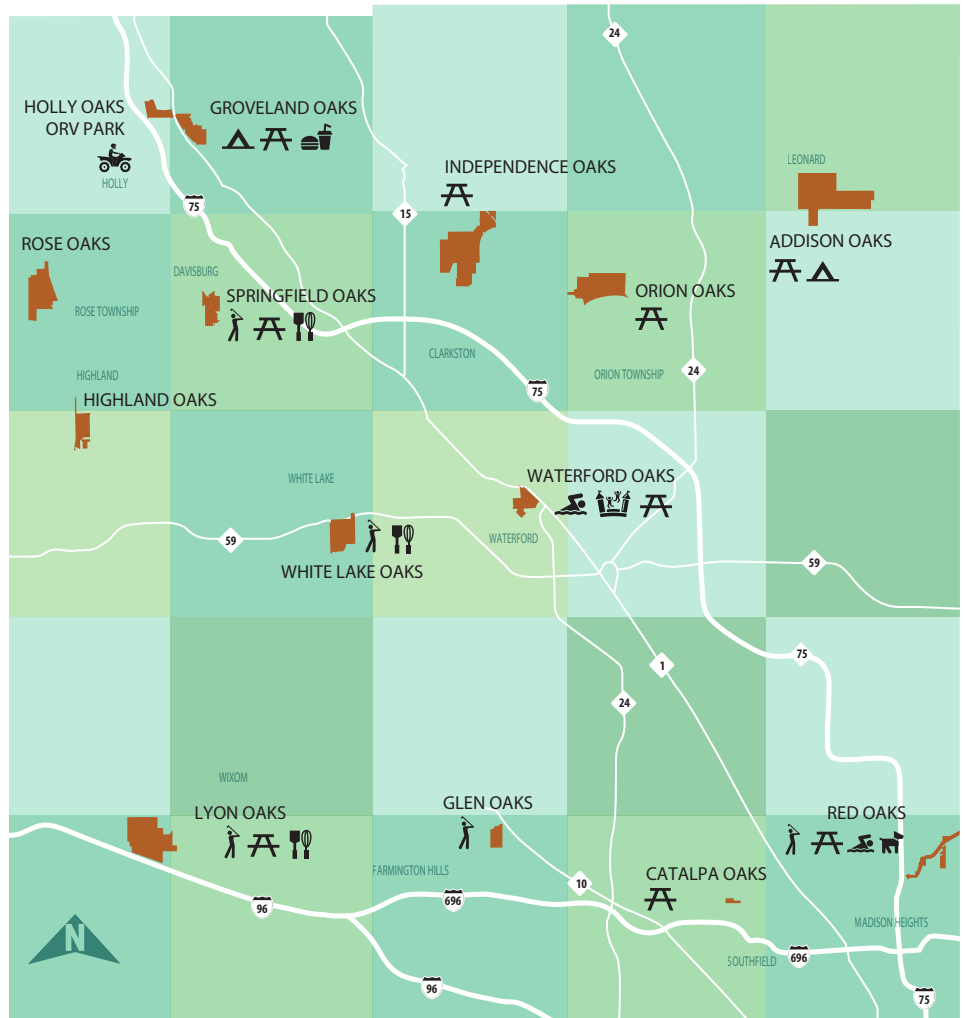

### Positions by Park Location

ORV Park Leader  
ORV Park Worker

Campground Leader  
Campground Worker  
Parks Attendant \*

Concession Cook  
Concession Worker

Golf Course Leader  
Golf Course Worker  
Parks Attendant \*

Grill Wait Staff  
Grill Worker

Park Leader  
Park Worker  
Parks Attendant

Waterpark Leader  
Waterpark Worker  
Seasonal Laborer  
Lifeguard \*  
Parks Attendant \*

Recreation Program Leader \*  
Recreation Assistant  
Bus Driver  
Archery Facilitator \*