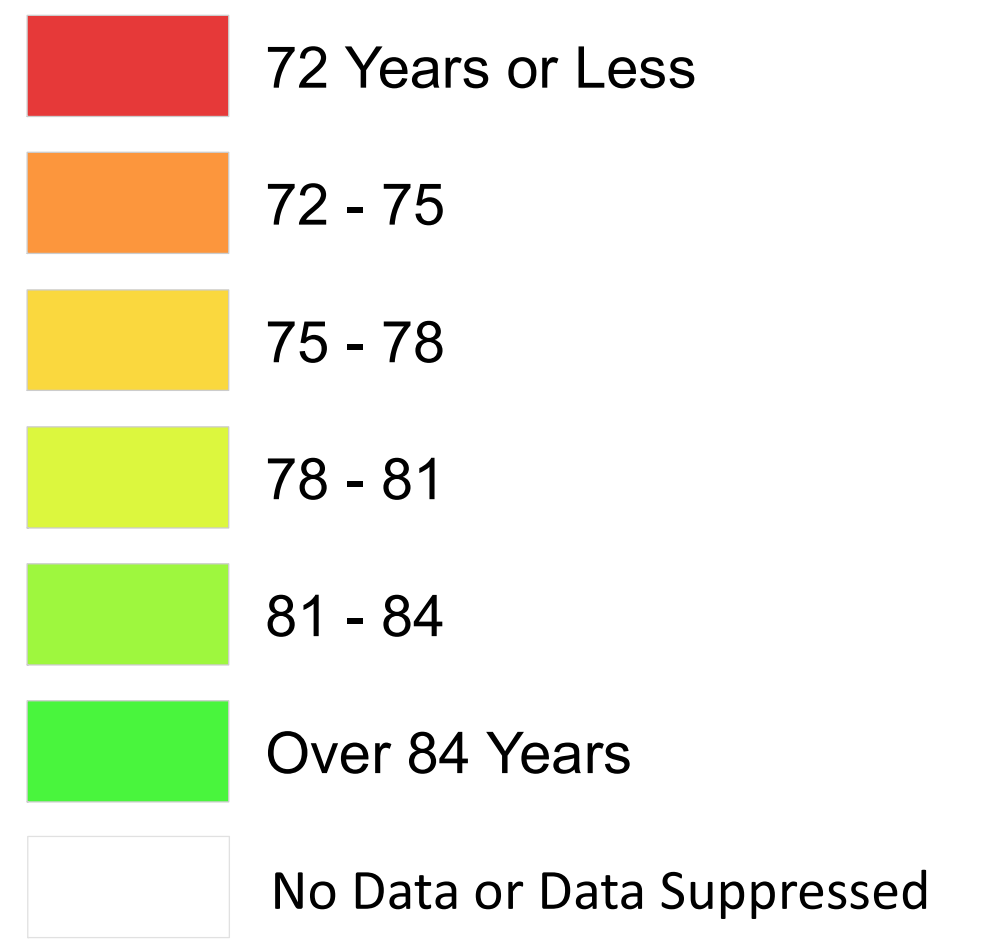

Life Expectancy (At Birth)

Oakland County, Michigan

US Census Tracts

Life Expectancy (In Years)

Municipal Boundary

County Boundary

Map Created on February 15, 2019

ECONOMIC DEVELOPMENT & COMMUNITY AFFAIRS