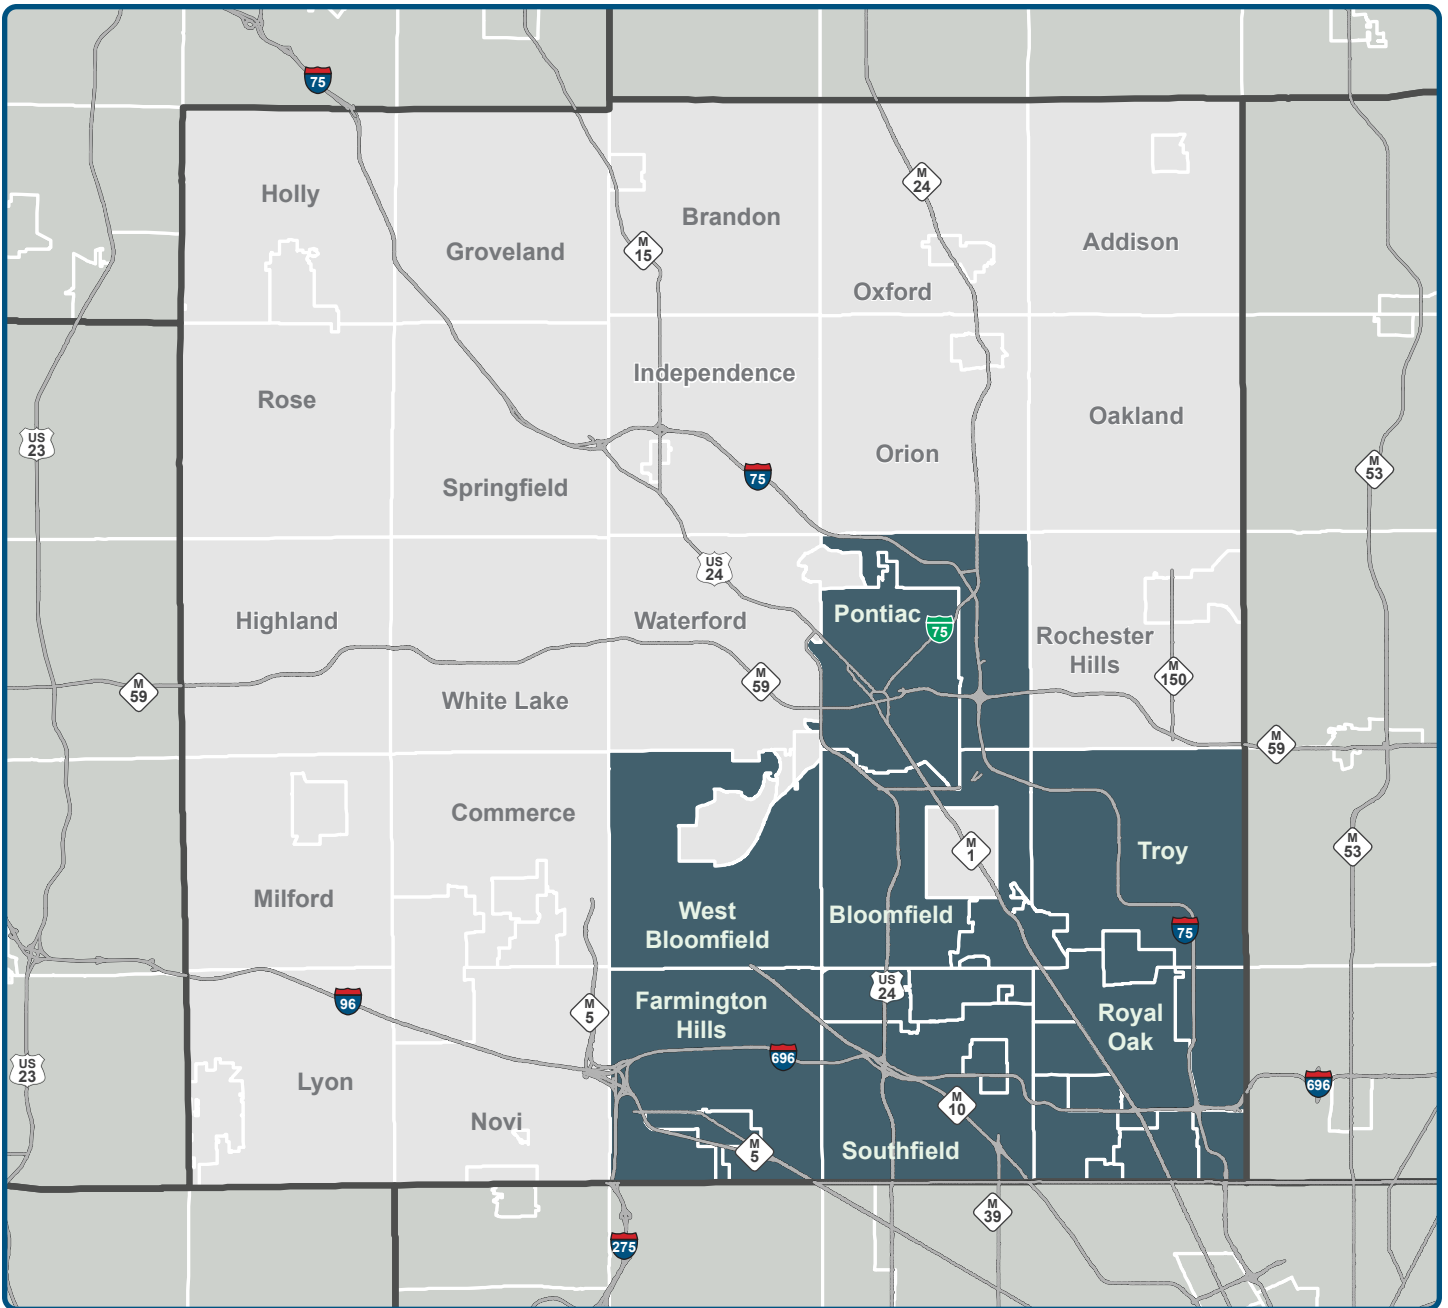

2023 SMART SERVICE AREA MAP

• Suburban Mobility Authority for Regional Transportation •

SMART Transportation Service Area

SMART provides a variety of transit services including standard fixed route, FAST (high frequency fixed route), Connector (demand response), ADA Paratransit, Flex (on-demand microtransit), and Community Partnership Programs.