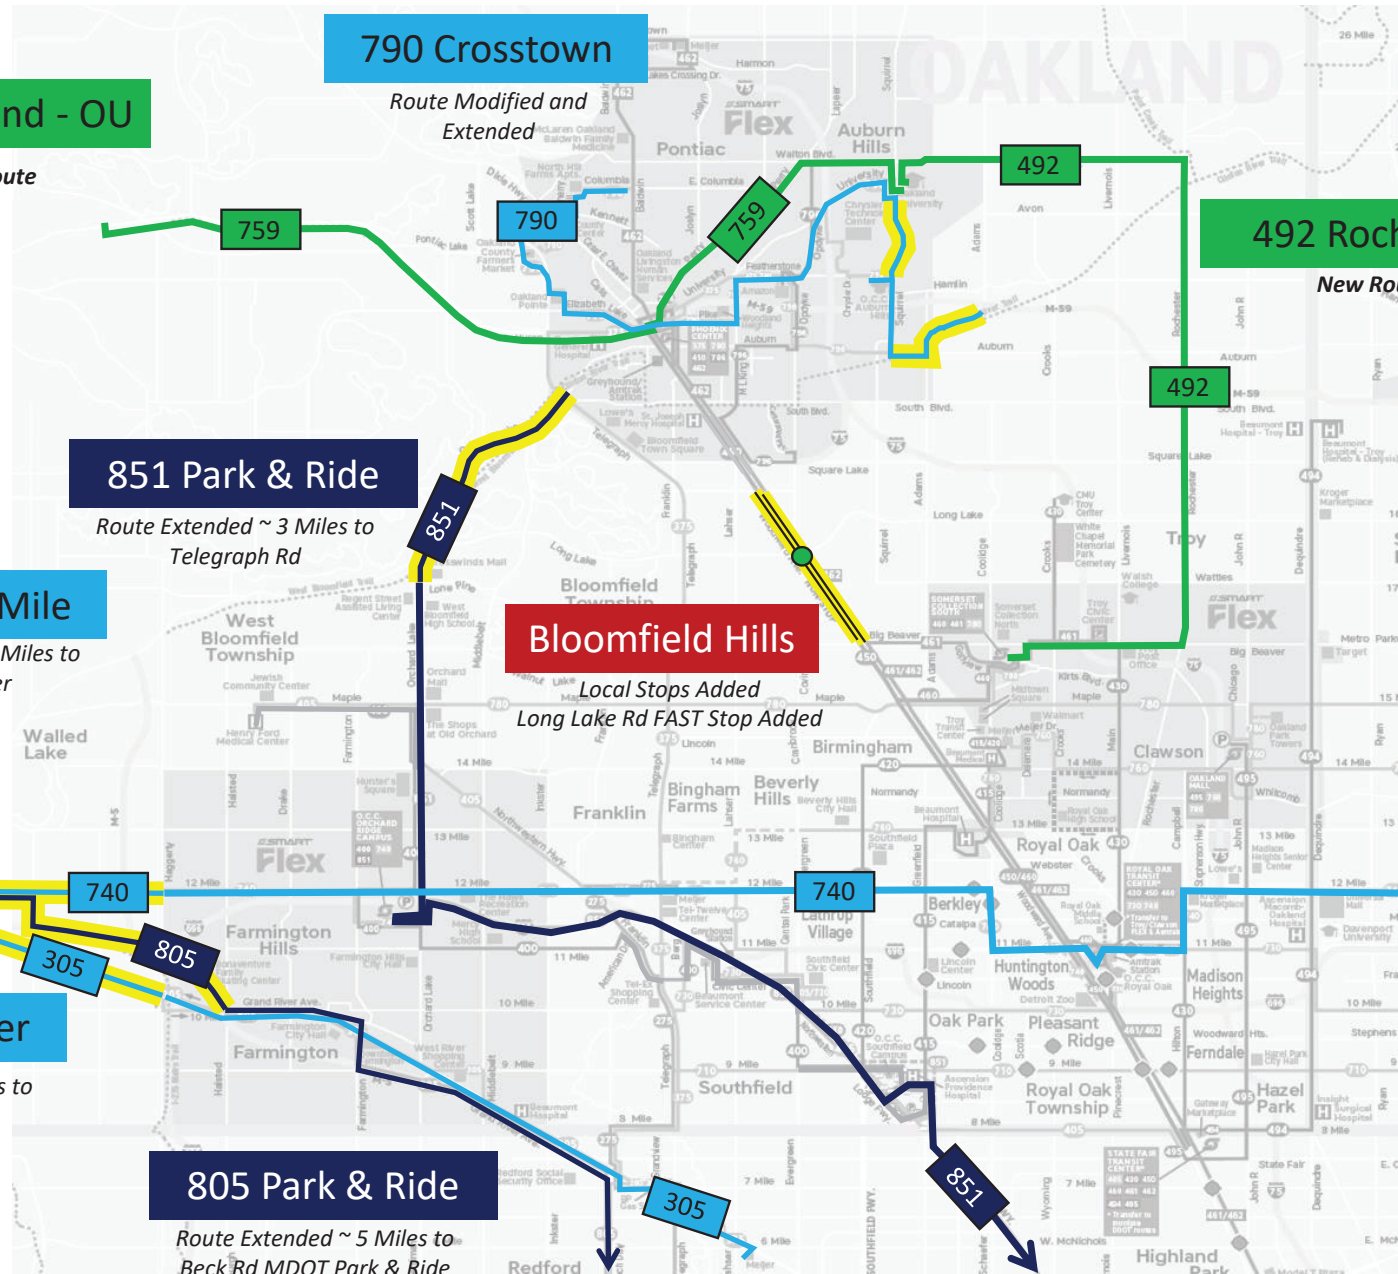

2023 SMART EXPANSION MAP

759 Highland - OU
New Route

790 Crosstown
Route Modified and Extended

492

492 Rochester
New Route

851 Park & Ride
Route Extended ~ 3 Miles to Telegraph Rd

740 Twelve Mile
Route Extended ~ 5 Miles to Wixom Meijer

Bloomfield Hills
Local Stops Added
Long Lake Rd FAST Stop Added

305 Grand River
Route Extended ~ 5 Miles to Wixom Meijer

805 Park & Ride
Route Extended ~ 5 Miles to Berk Rd MDOT Park & Ride