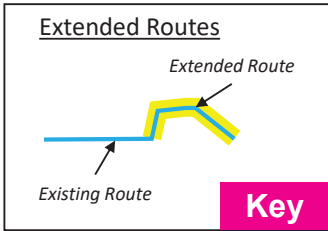

2023 SMART EXPANSION MAP

759 Highland - OU
New Route

790 Crosstown
Route Modified and Extended

492

492 Rochester
New Route

851 Park & Ride
Route Extended ~ 3 Miles to Telegraph Rd

740 Twelve Mile
Route Extended ~ 5 Miles to Wixom Meijer

Bloomfield Hills
Local Stops Added
Long Lake Rd FAST Stop Added

305 Grand River
Route Extended ~ 5 Miles to Wixom Meijer

805 Park & Ride
Route Extended ~ 5 Miles to Berk Rd MDOT Park & Ride