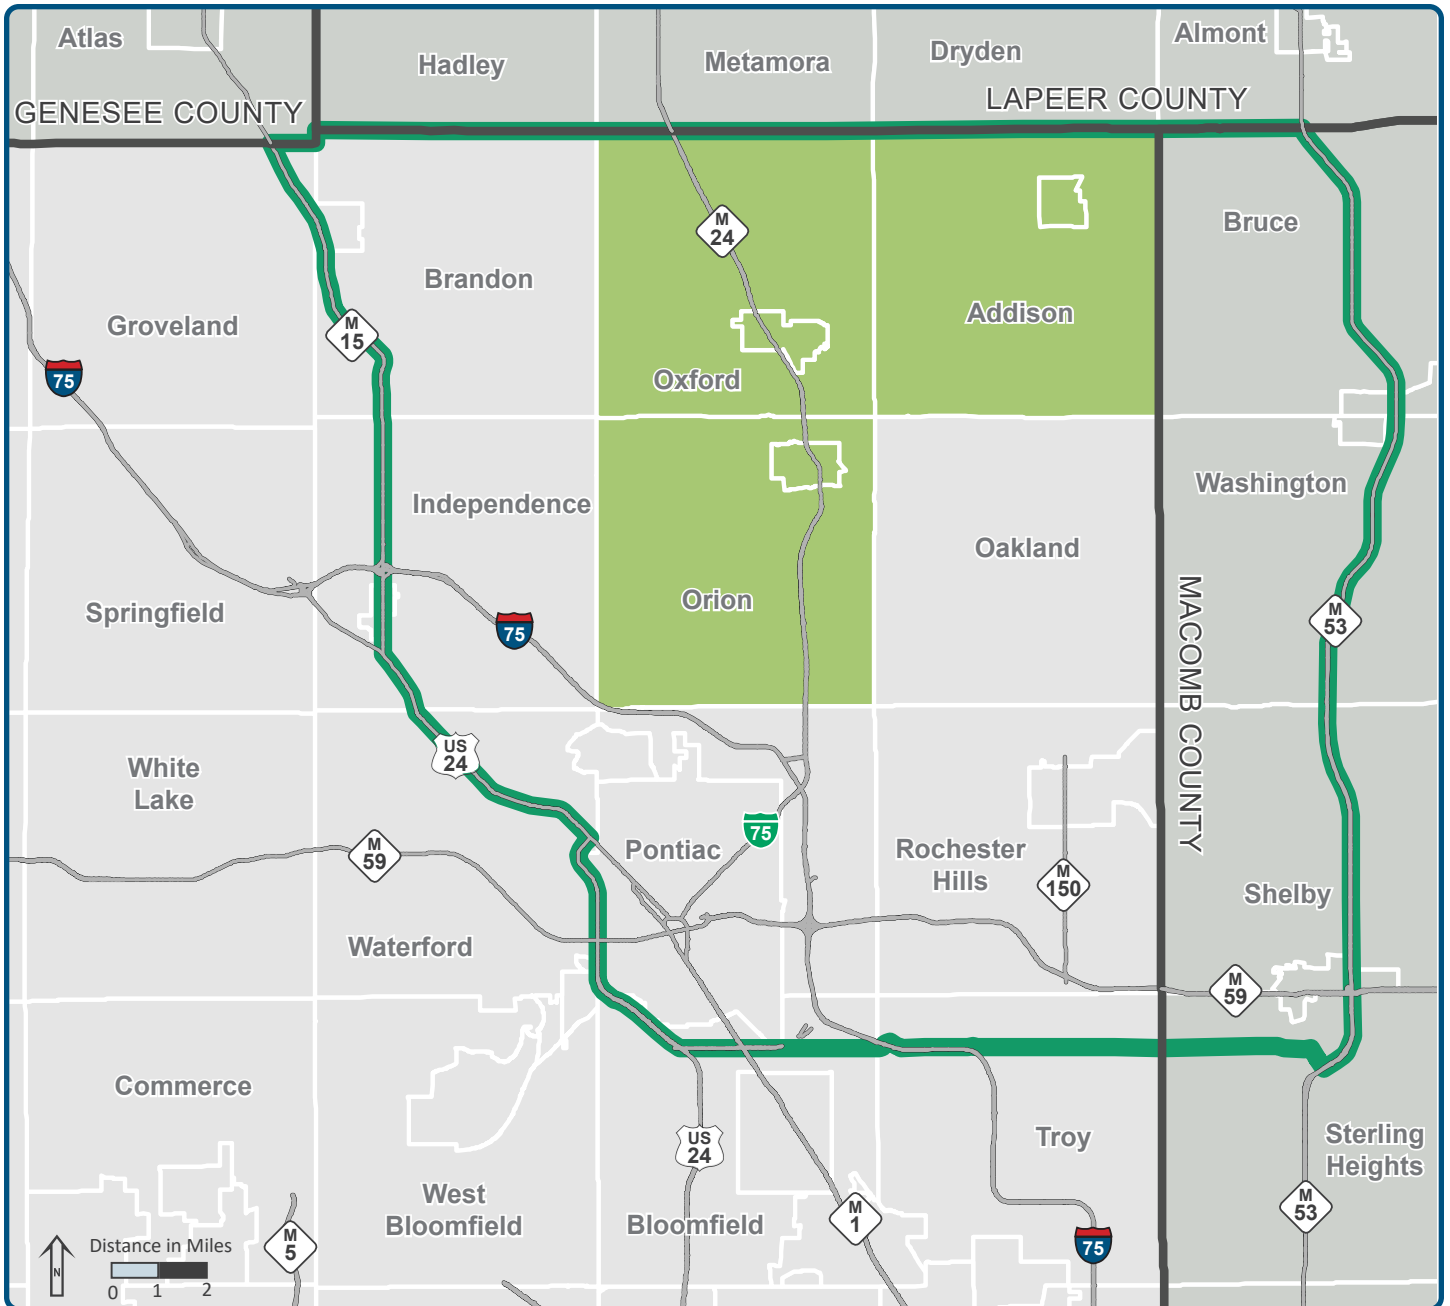

2023 NOTA SERVICE AREA MAP

• North Oakland Transportation Authority •

Service Community
Qualifying residents living in Addison, Oxford, Orion, Lake Orion, Leonard and Oxford Village may utilize transportation services provided by NOTA

Driving Boundary
NOTA provides transportation services for qualifying residents to eligible destinations located within the driving boundary 1.31.2023