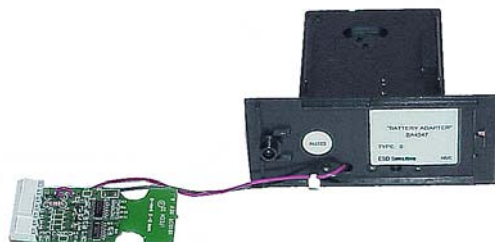

## BATTERY CHARGER/ANALYZER/CONDITIONERS

**BC3506QP-5** \$1,282.50  
 IQ 5-System  
 Battery Conditioner/Analyzer

**CADEX -7400** \$2,439.00  
 CADEX Battery  
 Conditioner/Analyzer (4 bay)

**BA1200** \$87.00  
 Adapter, Charger, IQ 5 System  
 NiCd Batteries