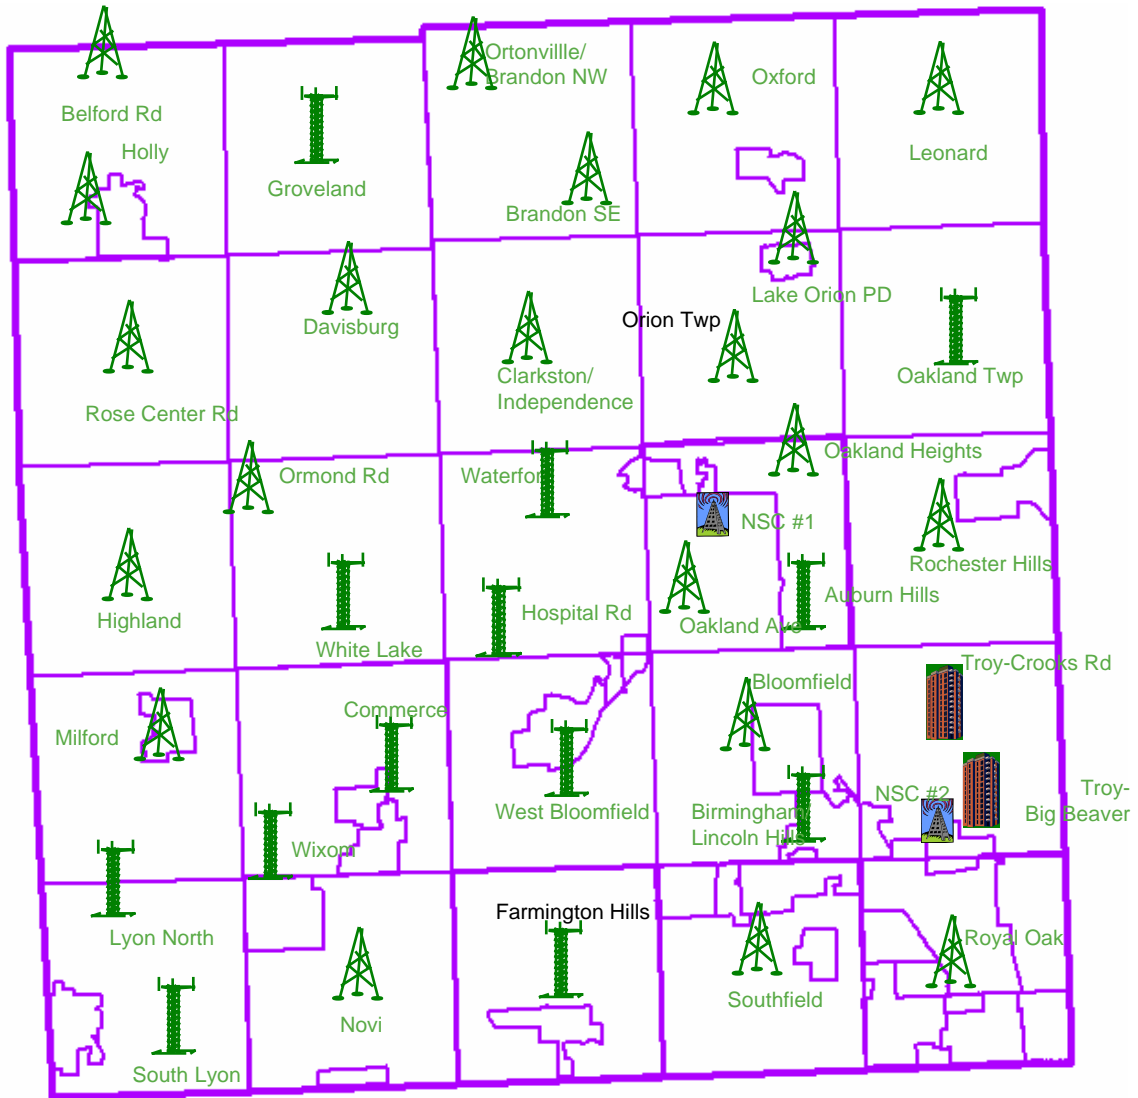

# Tower Site Installation Status

Site Type	Icon
Monopole	
Lattice	
Building	
NSC	

- 36 sites in the system
- 36 sites installed
- 2 NSCs installed