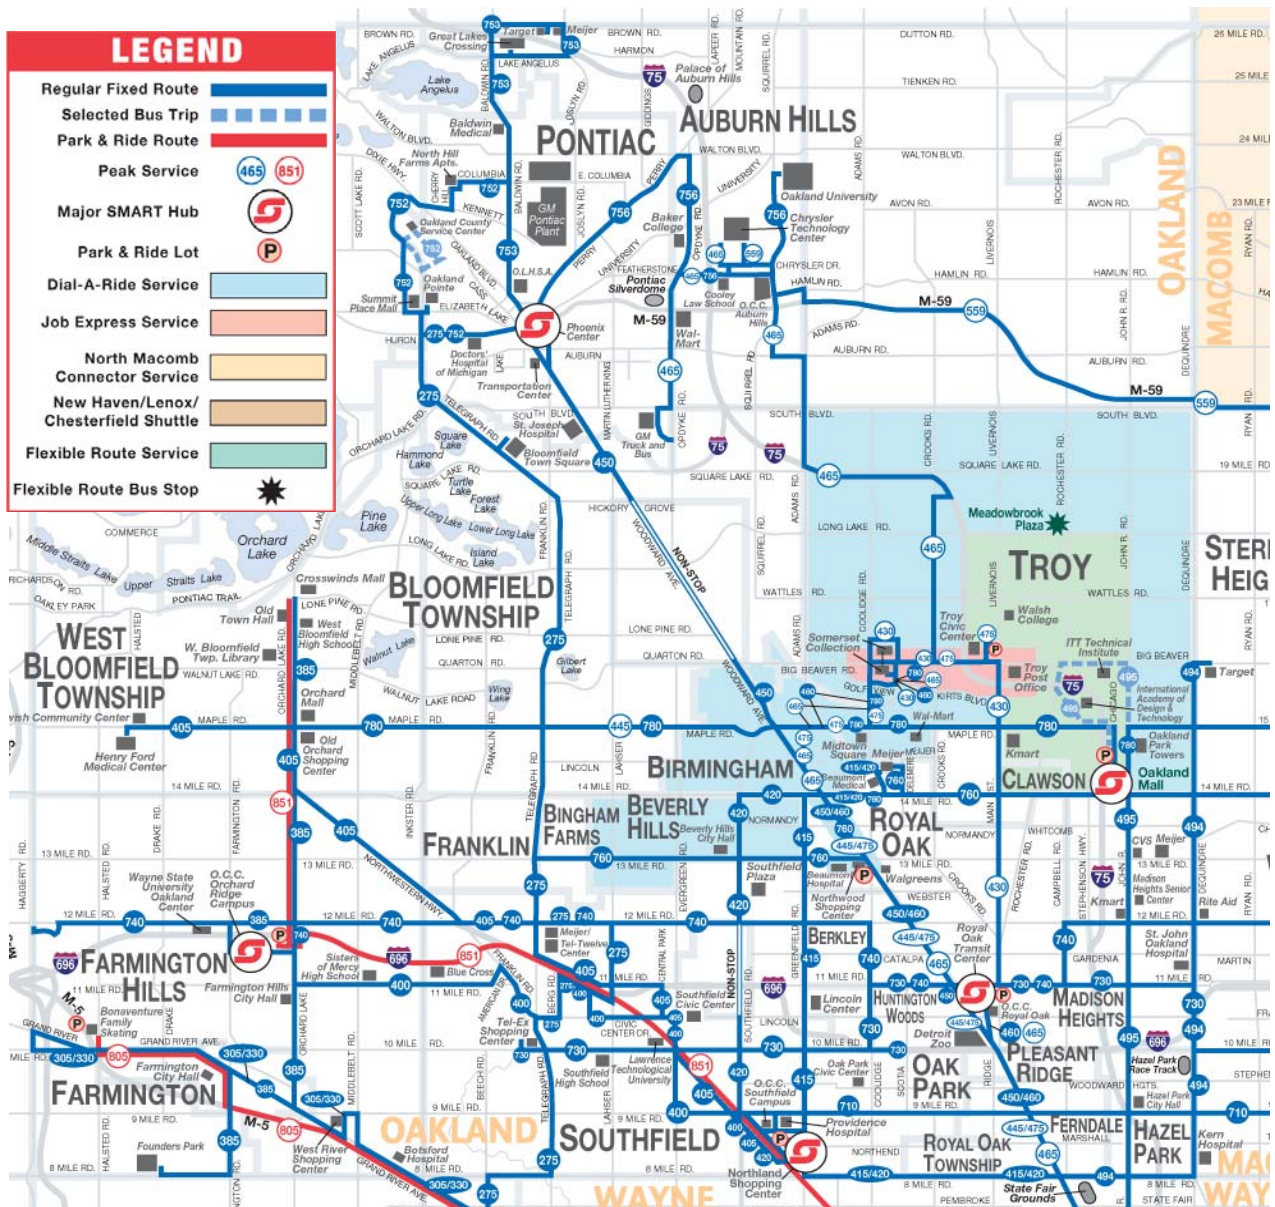

SMART BUS ROUTES

Oakland County

The Suburban Mobility Authority for Regional Transportation (SMART) operates mass transit bus routes throughout the Metropolitan Detroit region including Oakland County. A basic fare schedule is listed below. For more information on routes and schedules, contact SMART at (866) 962-5515 or at www.SMARTbus.org.

- ◆ Regular fares are \$2.00, park and ride is \$2.50, and transfers are \$0.25
- ◆ Students and children (ages 6-18) are \$1.00 with park & ride \$1.50, and transfers \$0.25
- ◆ Seniors age 65 and above, the disabled, and Medicare card holders ride for \$0.50, Park & ride is \$1.00, and transfers are free

Source: Suburban Mobility Authority for Regional Transportation
 Updated: July 2011