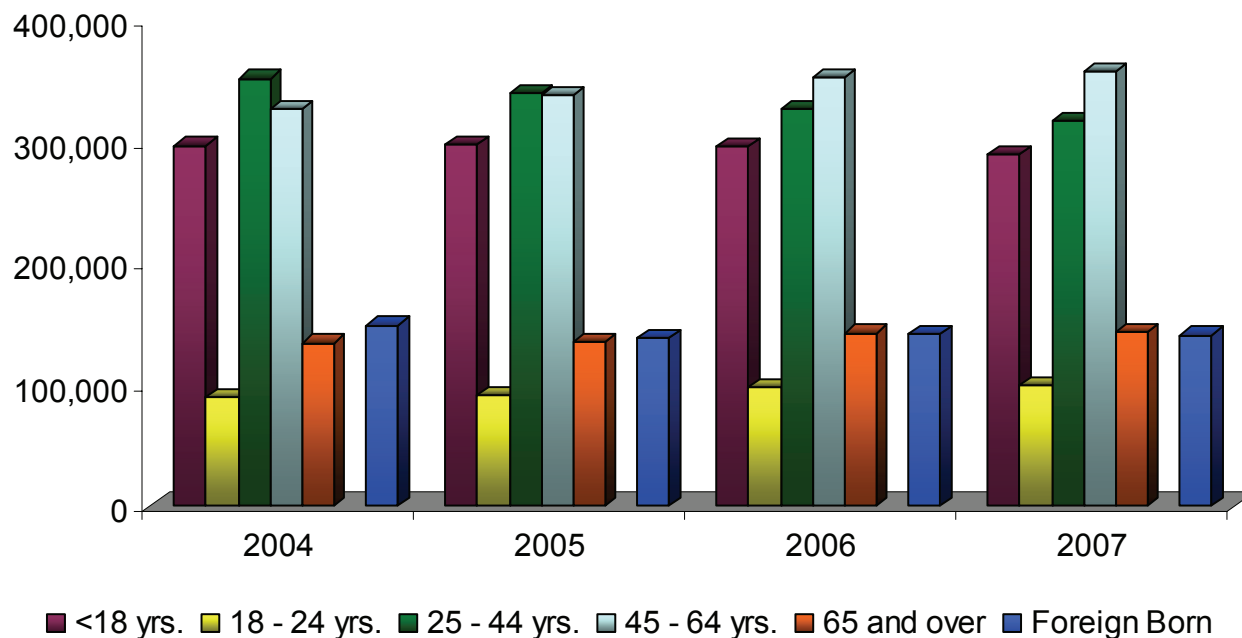

POPULATION GROWTH

Age Distribution

Oakland County Age Distribution

- ◆ With a population of 1,202,174, Oakland County ranks 31st among all U.S. counties in total population.
- ◆ Oakland County's population grew by nearly 6,600 residents between 2004 and 2007.
- ◆ In 2007, children under the age of 18 made up nearly 25% of the county's total population.
- ◆ Between 2004 and 2007, the county's college-age population (18 – 24) grew by 10%, representing the fastest growing segment in the county.
- ◆ As of 2007, the largest age cohort in the county was 45 – 64 years old representing 30% of the total population.
- ◆ In 2007, the county's median age was 40.0 years, up from 38.5 in 2004 and 39.4 in 2006.
- ◆ Foreign born residents represented just below 12% of the total population in 2007, while residents born in states other than Michigan represent 17% of the county's total population.