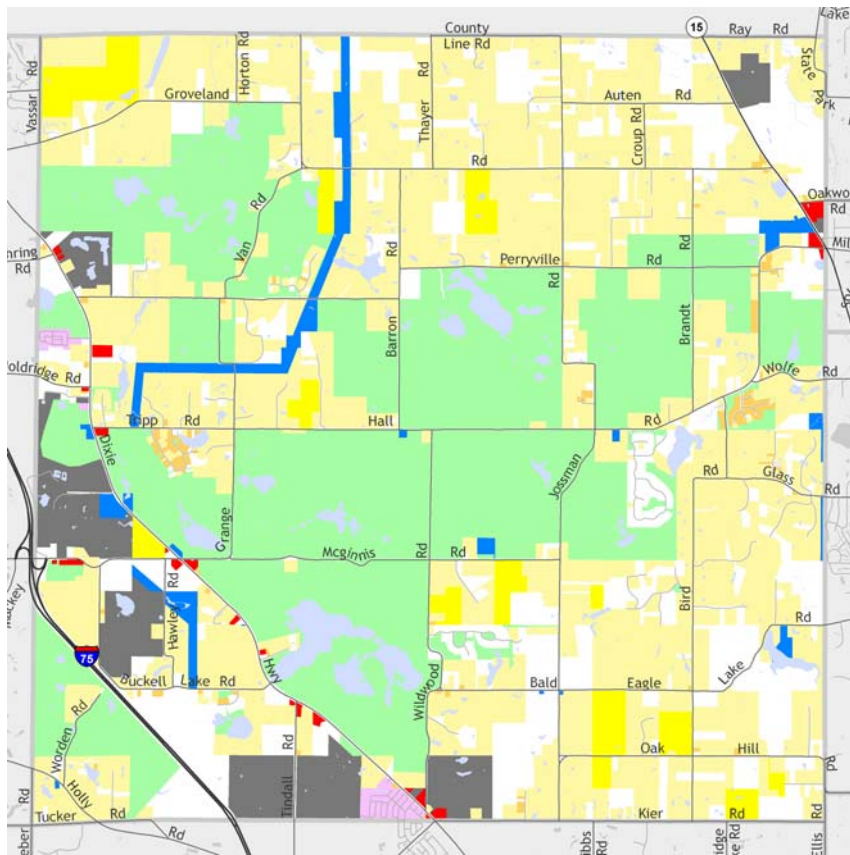

Private Schools

None

Educational Attainment of People Over 25 Years of Age

Colleges and Universities

None

Population by Age

Population and Household Growth

Groveland Township

Median Household Income

The information provided has been compiled from recorded deeds, plats, tax maps, surveys, and other public records. It is not a legally recorded map or survey and is not intended to be used as one. For more detailed land use information, go to <http://www.oakgov.com/luz>