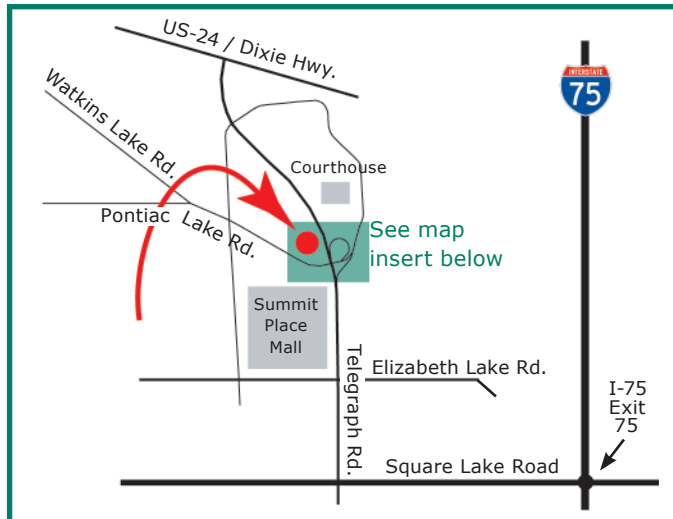

## Locator Map & Directions

### From the Southeast (Detroit)

Take I-75 north to Square Lake Road (Exit 75). Go west on Square Lake Road to Telegraph Road. Turn right (north) onto Telegraph Road and continue north past Summit Place Mall to Pontiac Lake Road. Go west on Pontiac Lake Road (requires a loop around from right lane). The Executive Office Building will be on your right.

### From the West (Lansing, Grand Rapids)

Take I-96 east to M-59 (Exit 133). Go east on M-59 to Telegraph Road. Turn left (north) onto Telegraph Road and continue north past Summit Place Mall to Pontiac Lake Road. Go west on Pontiac Lake Road (requires a loop around from right lane). The Executive Office Building will be on your right.

### From the East

Take M-59 west to Wide Track Drive. Turn right (north) to loop around downtown Pontiac. Turn right (west) on West Huron (also M-59) and continue west to Telegraph Road. Turn right (north) onto Telegraph Road and continue north past Summit Place Mall to Pontiac Lake Road. Go west on Pontiac Lake Road (requires a loop around from right lane). The Executive Office Building will be on your right.