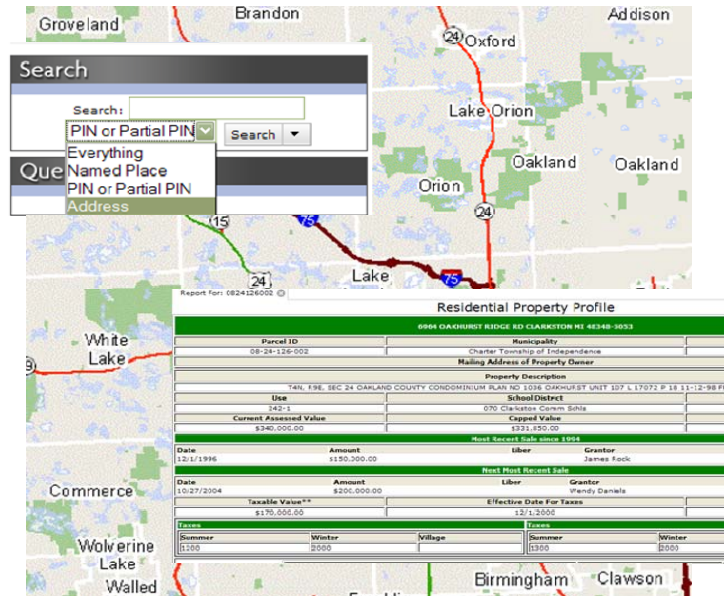

Next Generation Access Oakland Land Products Beta Release Fall 2008

Oakland County will release the next generation of Access Oakland in the Fall of 2008. The new application will provide access to county land record information, including aerial photography, parcel characteristics, current and historical tax data, recreation facilities, and others.

The next generation of Access Oakland will:

- Provide access to all existing products via a single parcel or address search regardless of property class
- Provide a map centric view of parcel characteristics similar to Google and Microsoft
- Provide a seamless interactive version of the current Map Atlas Viewer Pages