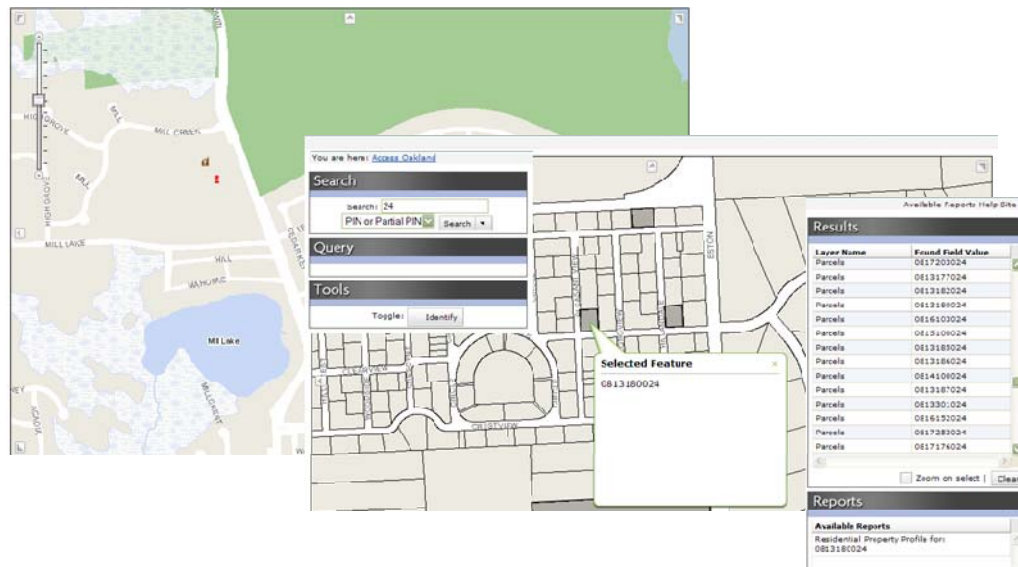

Next Generation Access Oakland Land Products Beta Release Fall 2008

Oakland County will release the next generation of Access Oakland in the Fall of 2008. The new application will provide access to county land record information, including aerial photography, parcel characteristics, current and historical tax data, recreation facilities, and others.

The next generation of Access Oakland will:

- Provide access to all existing products via a single parcel or address search regardless of property class
- Provide a map centric view of parcel characteristics similar to Google and Microsoft
- Provide a seamless interactive version of the current Map Atlas Viewer Pages