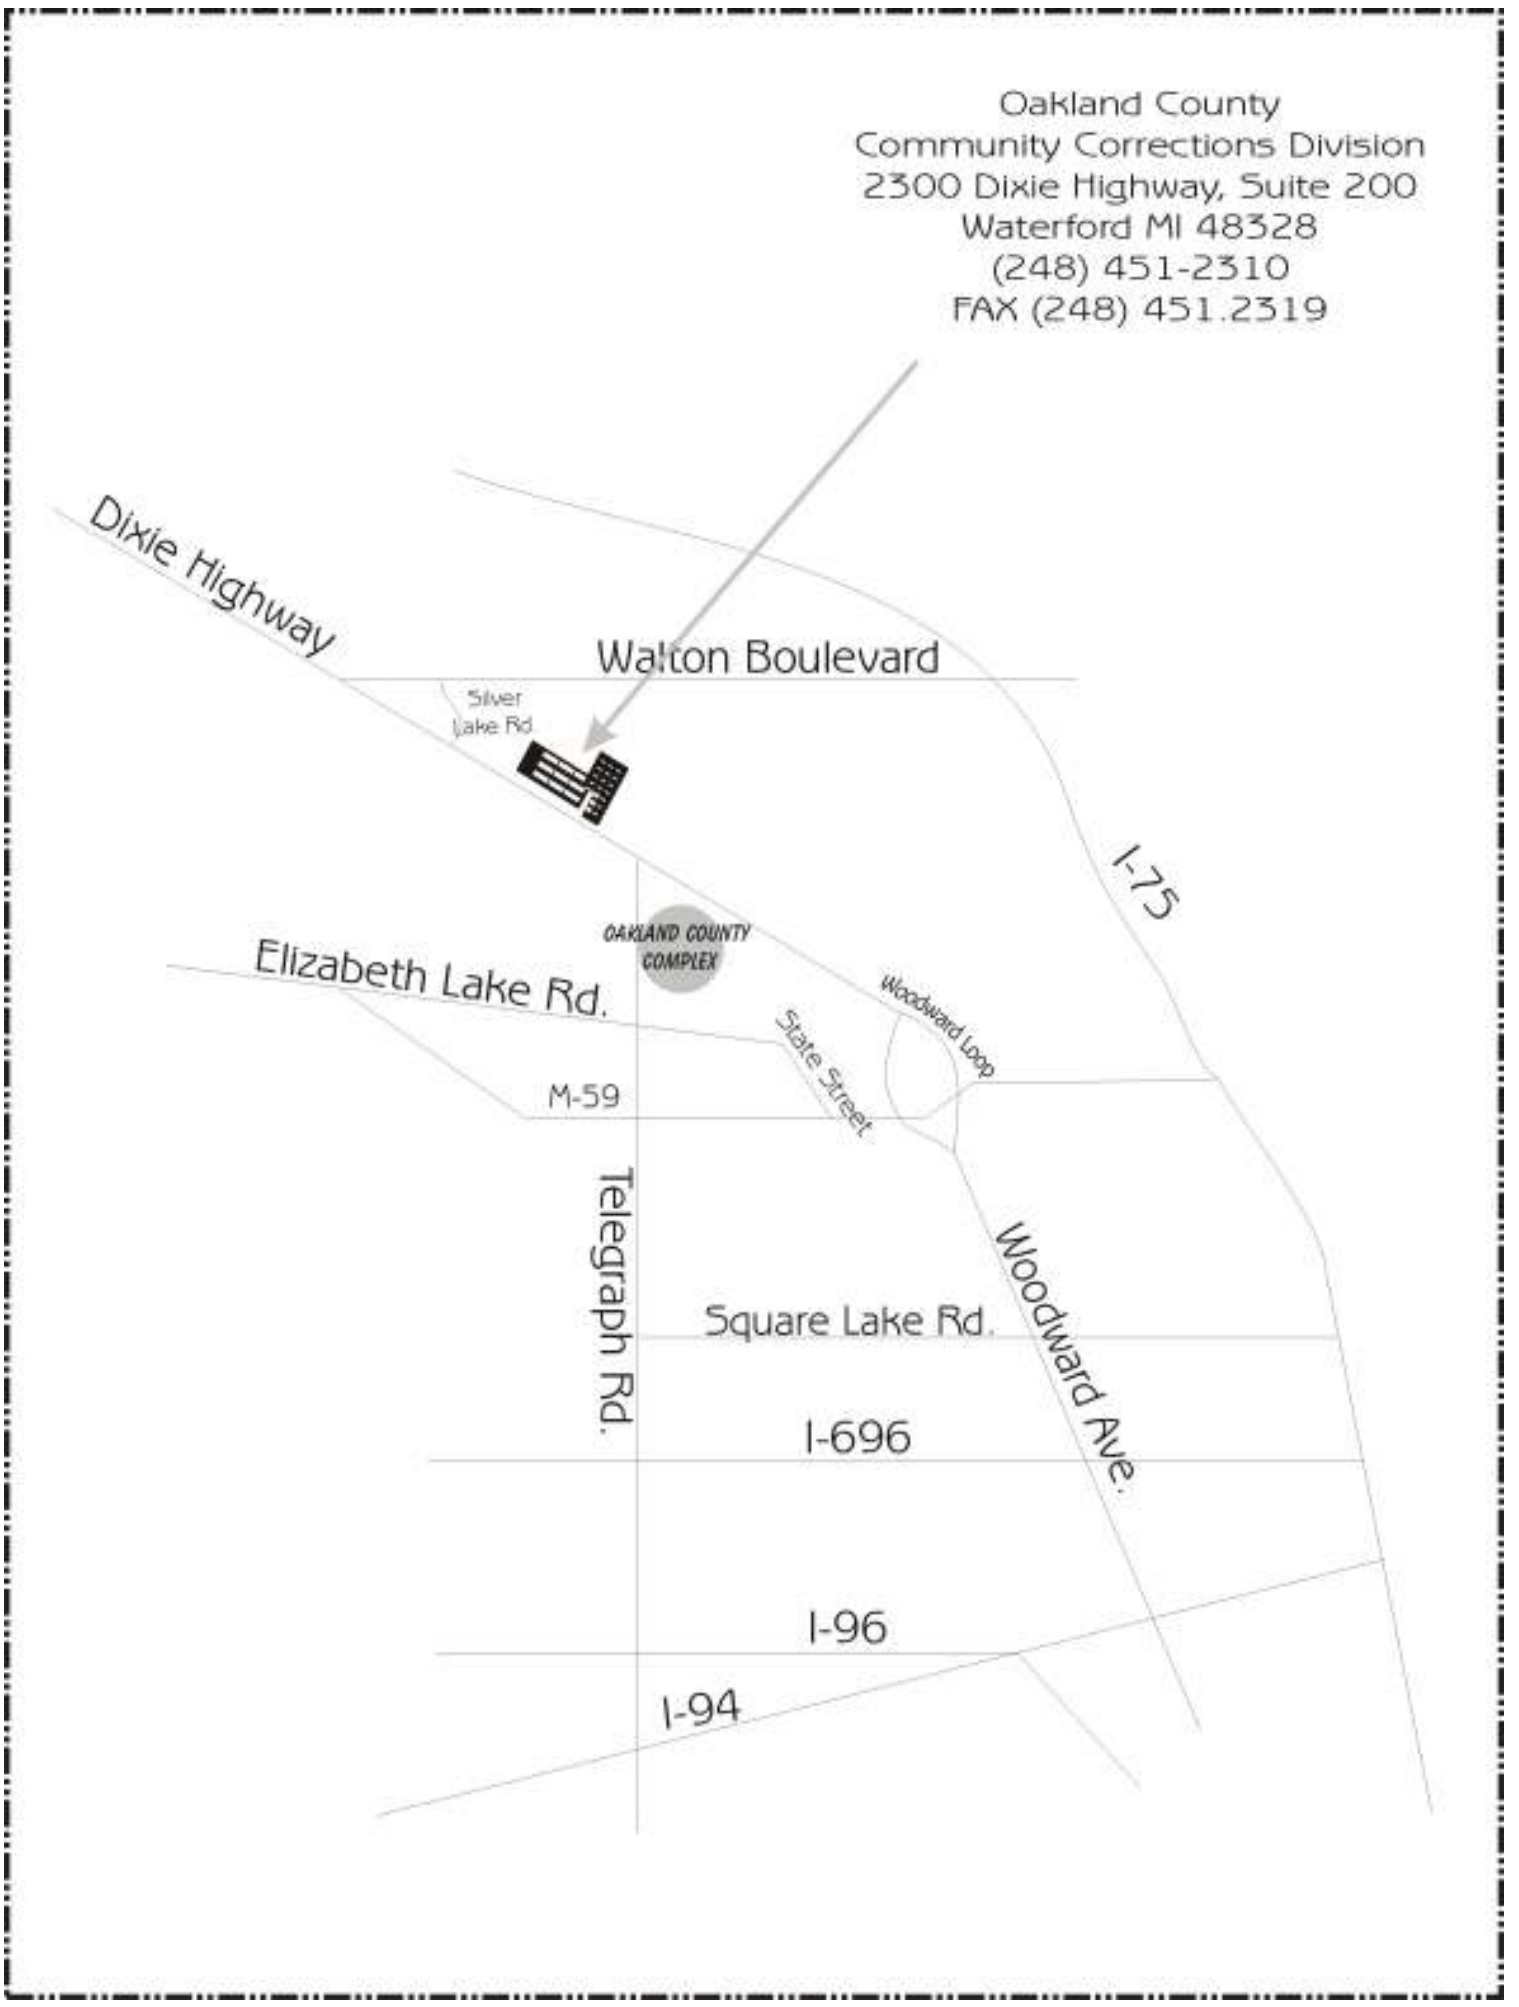

Oakland County  
Community Corrections Division  
2300 Dixie Highway, Suite 200  
Waterford MI 48328  
(248) 451-2310  
FAX (248) 451.2319

Dixie Highway

Walton Boulevard

Silver Lake Rd

I-75

Elizabeth Lake Rd.

OAKLAND COUNTY COMPLEX

Woodward Loop

M-59

State Street

Telegraph Rd.

Square Lake Rd.

Woodward Ave.

I-696

I-96

I-94